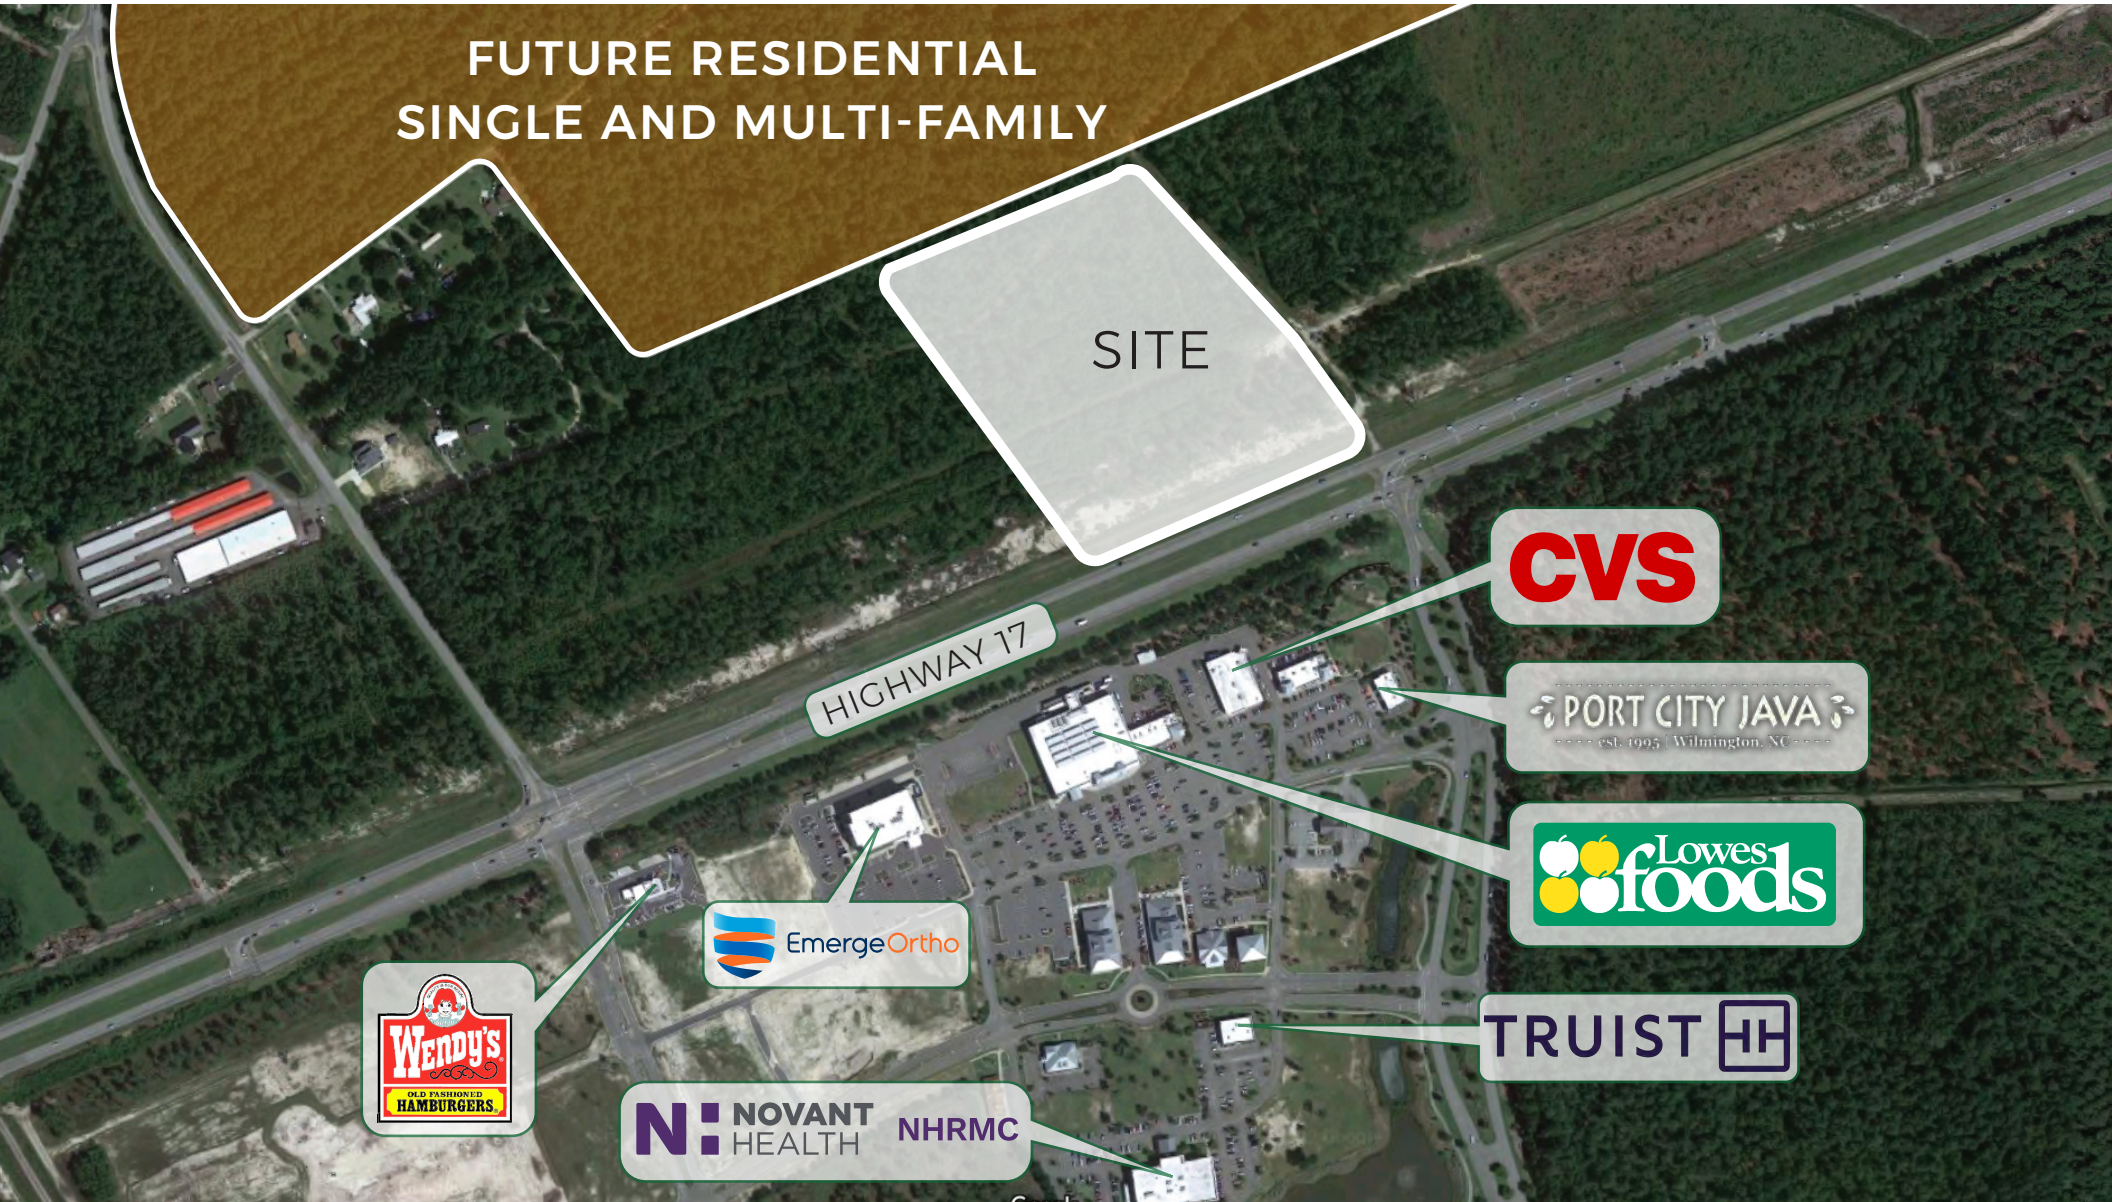

SHOPS AT SAVANNAH BRANCH

HIGHWAY 17, LELAND, BRUNSWICK COUNTY, NC 28451

Kris Murphy

P: 678.460.3122

E: kmurphy@columbiapropertiesinc.com

www.columbiapropertiesinc.com

COLUMBIA PROPERTIES

COLUMBIA RETAIL MANAGEMENT