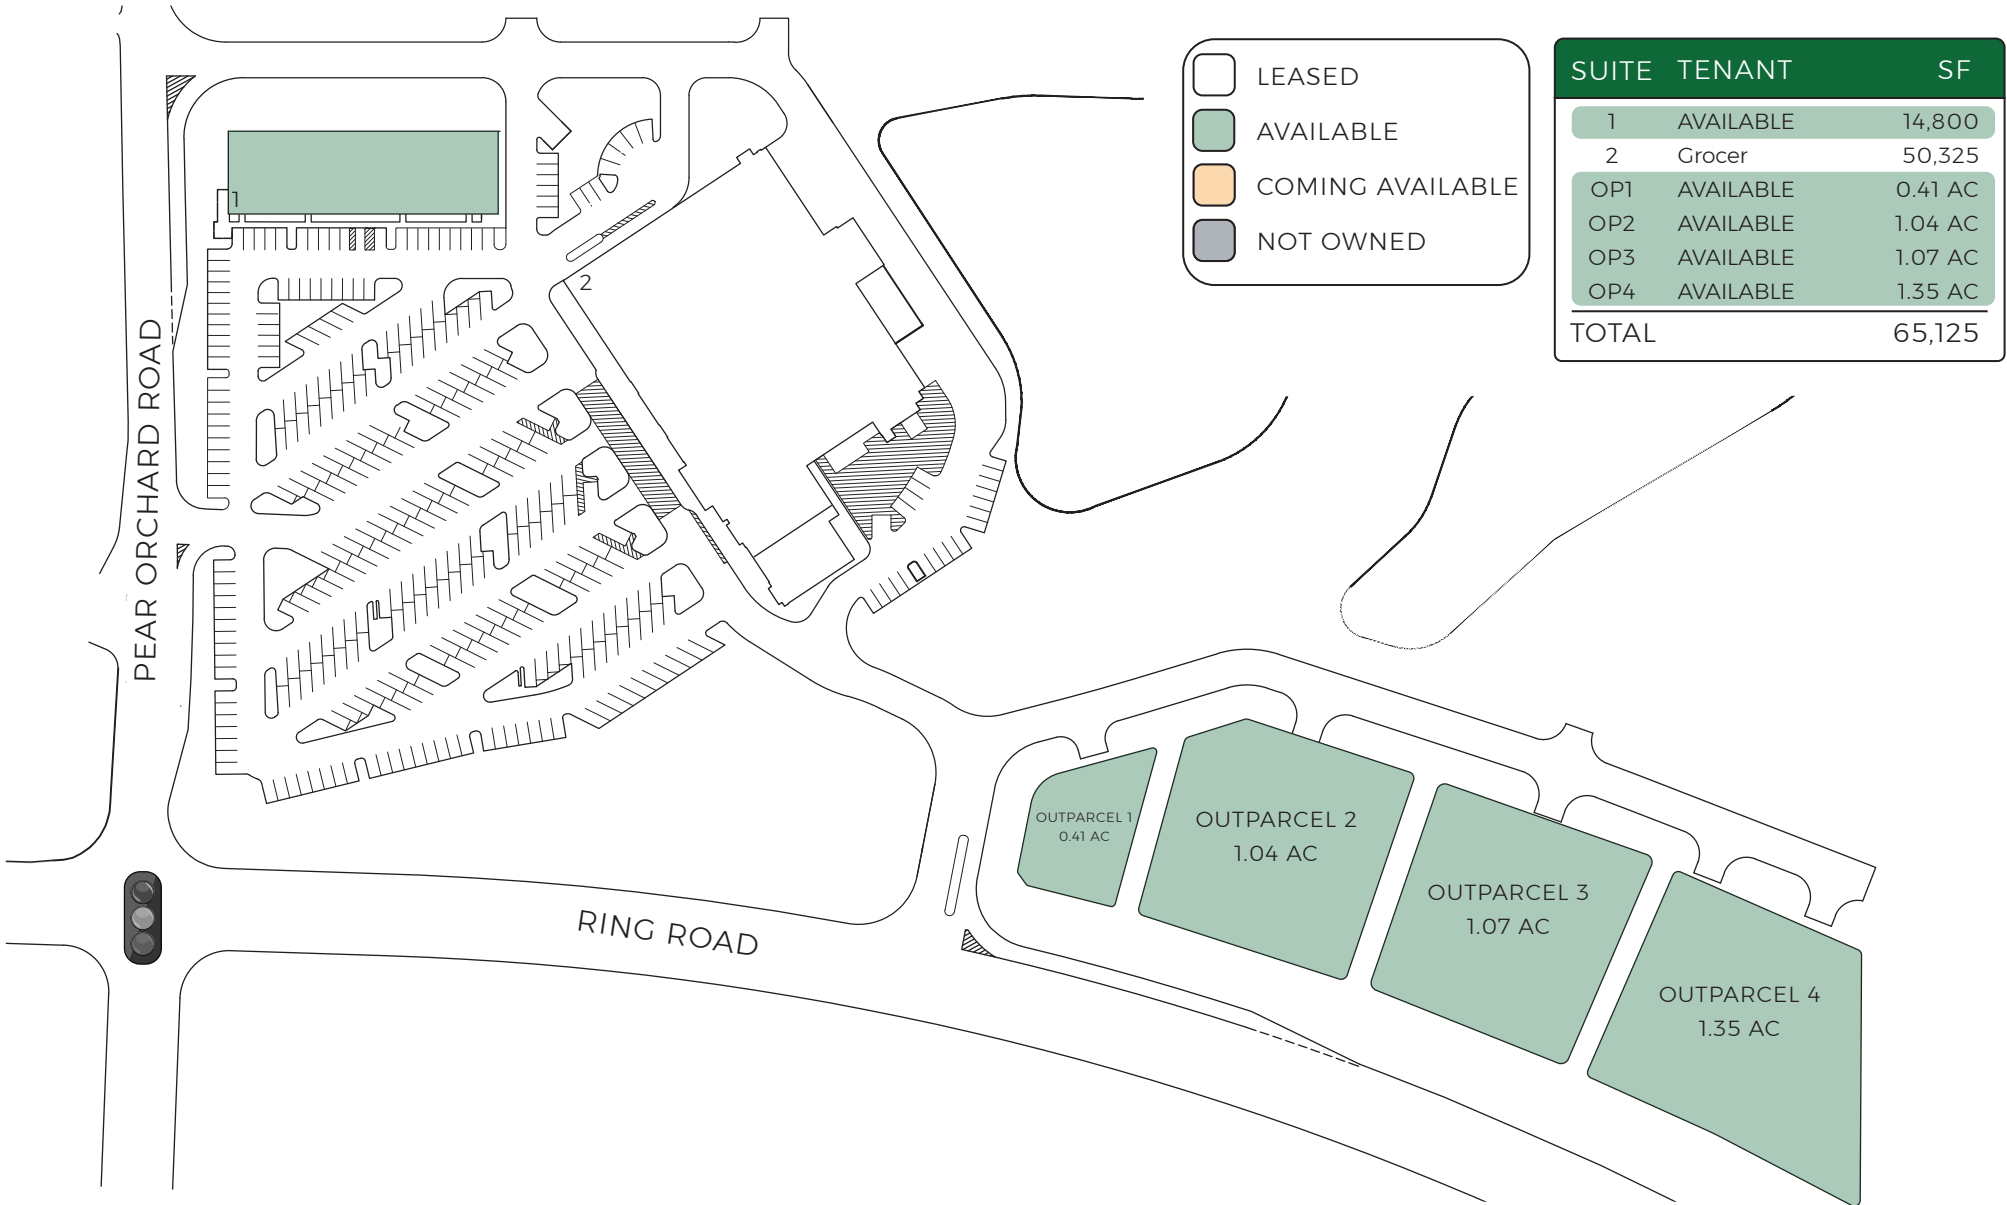

THE SHOPS AT PEAR ORCHARD

1305 PEAR ORCHARD ROAD, ELIZABETHTOWN, HARDIN COUNTY, KY 42701

Columbia Properties, Inc. makes no warranty or representation as to the accuracy of the information contained herein which has been obtained from sources deemed reliable.