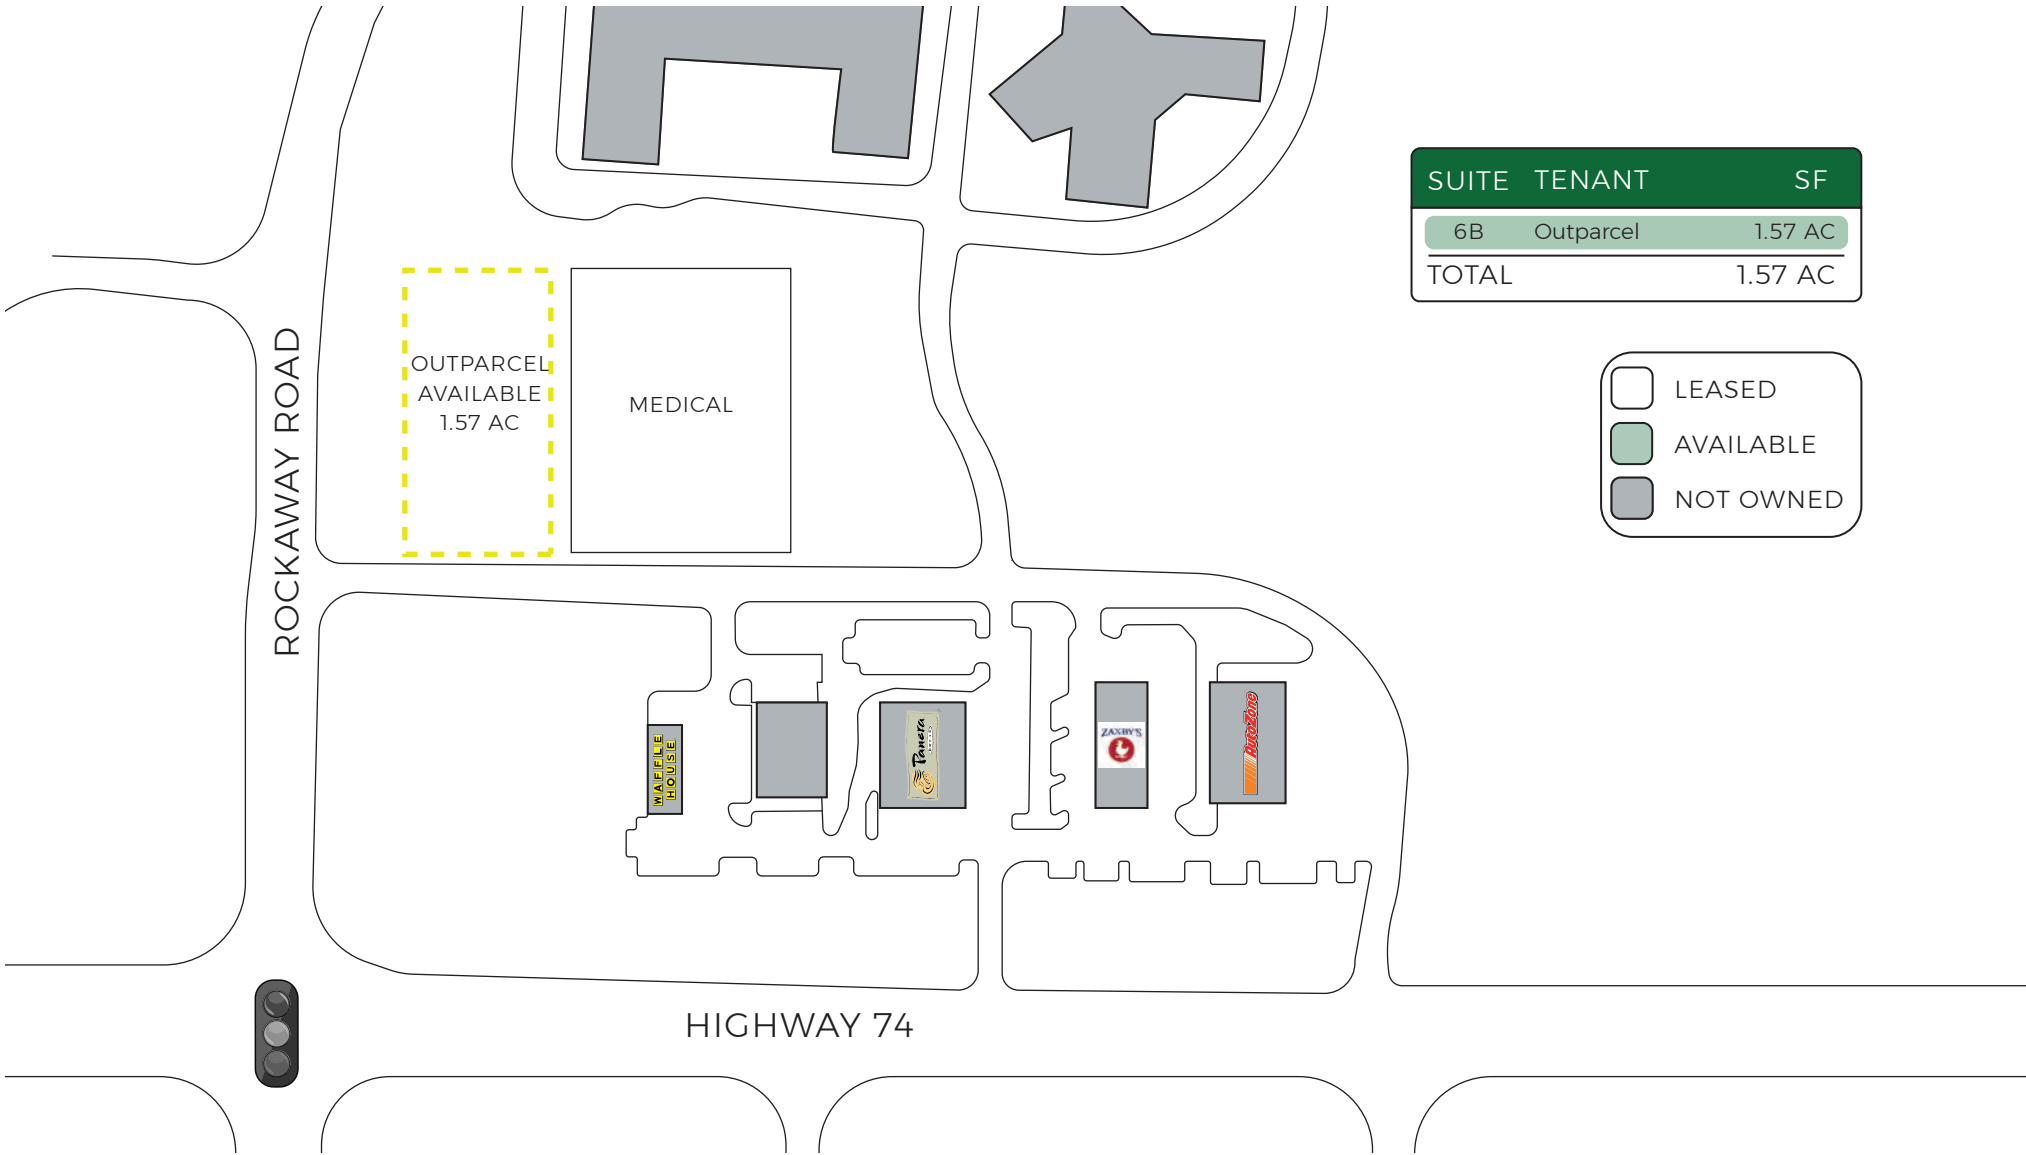

WILSHIRE VILLAGE

HIGHWAY 74 AND ROCKAWAY ROAD, PEACHTREE CITY, FAYETTE COUNTY, GA 30269

SUITE	TENANT	SF
6B	Outparcel	1.57 AC
TOTAL		1.57 AC

- LEASED
- AVAILABLE
- NOT OWNED

Kris Murphy
 P: 678.460.3122
 E: kmurphy@columbiapropertiesinc.com
 www.columbiapropertiesinc.com