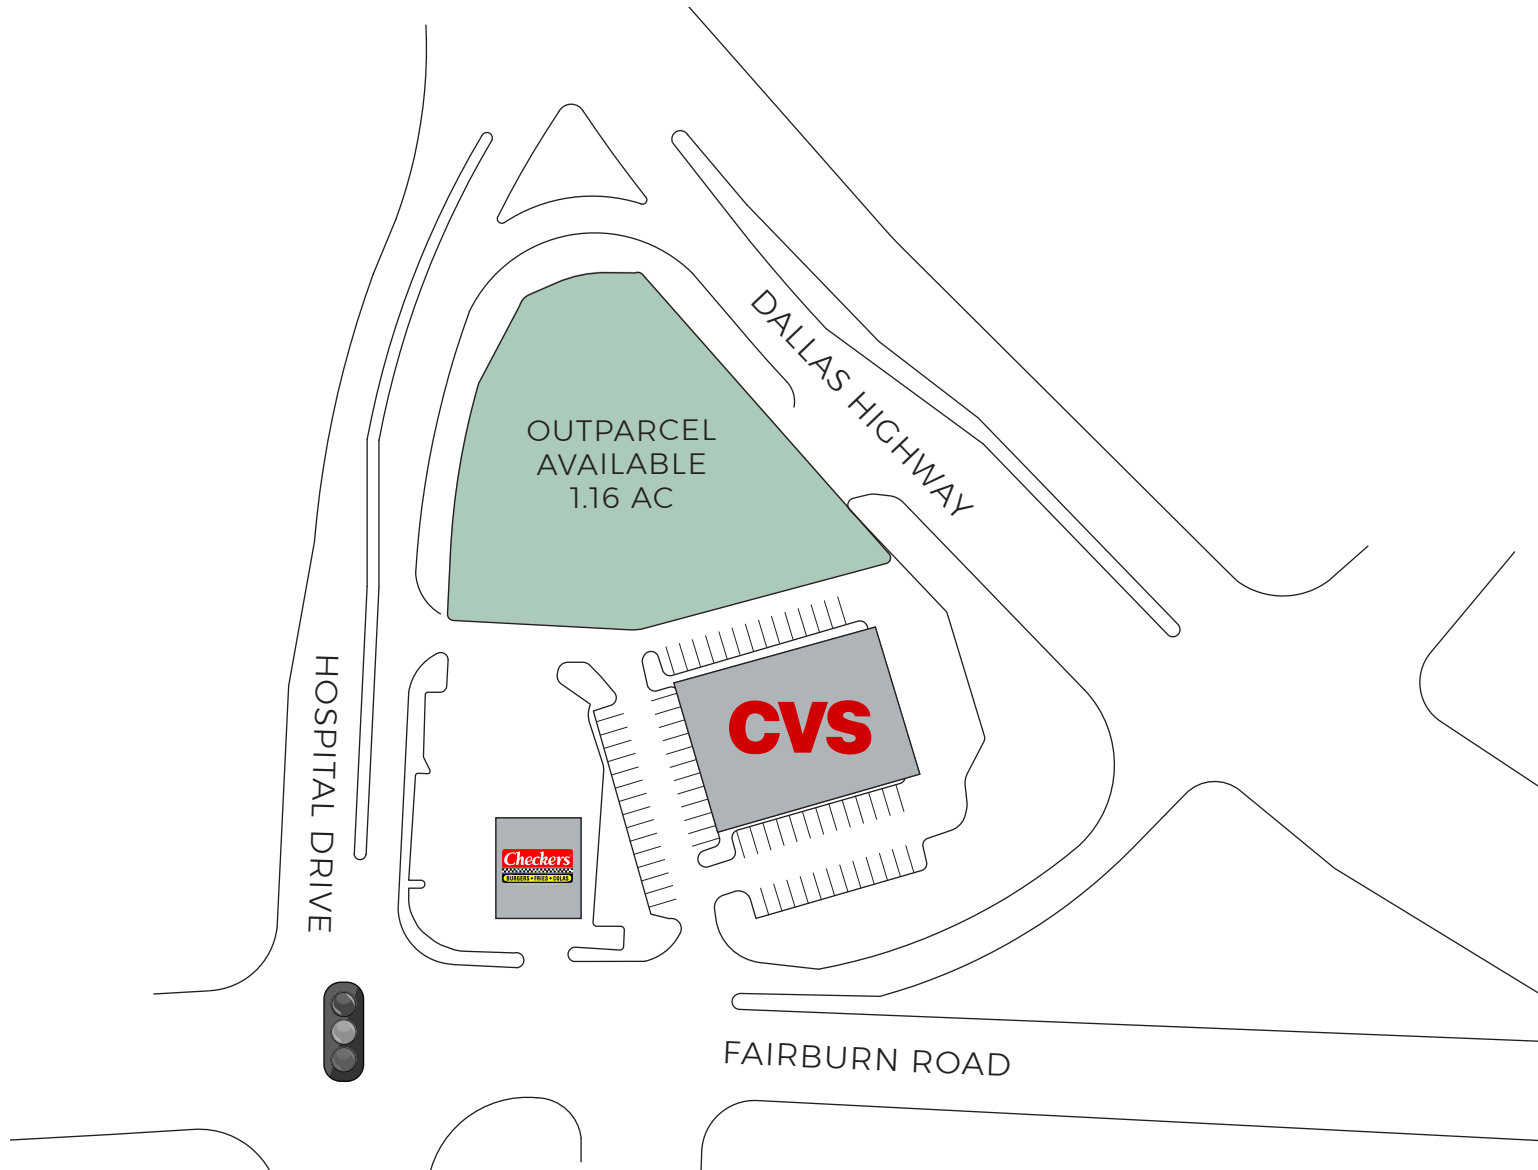

DOUGLASVILLE 1.16 AC OUTPARCEL

DALLAS HIGHWAY & HOSPITAL DRIVE, DOUGLASVILLE, DOUGLAS COUNTY, GA 30134

SUITE	TENANT	SF
OP 1	AVAILABLE OP	1.16 AC
TOTAL		1.16 AC

- LEASED
- AVAILABLE
- COMING AVAILABLE
- NOT OWNED