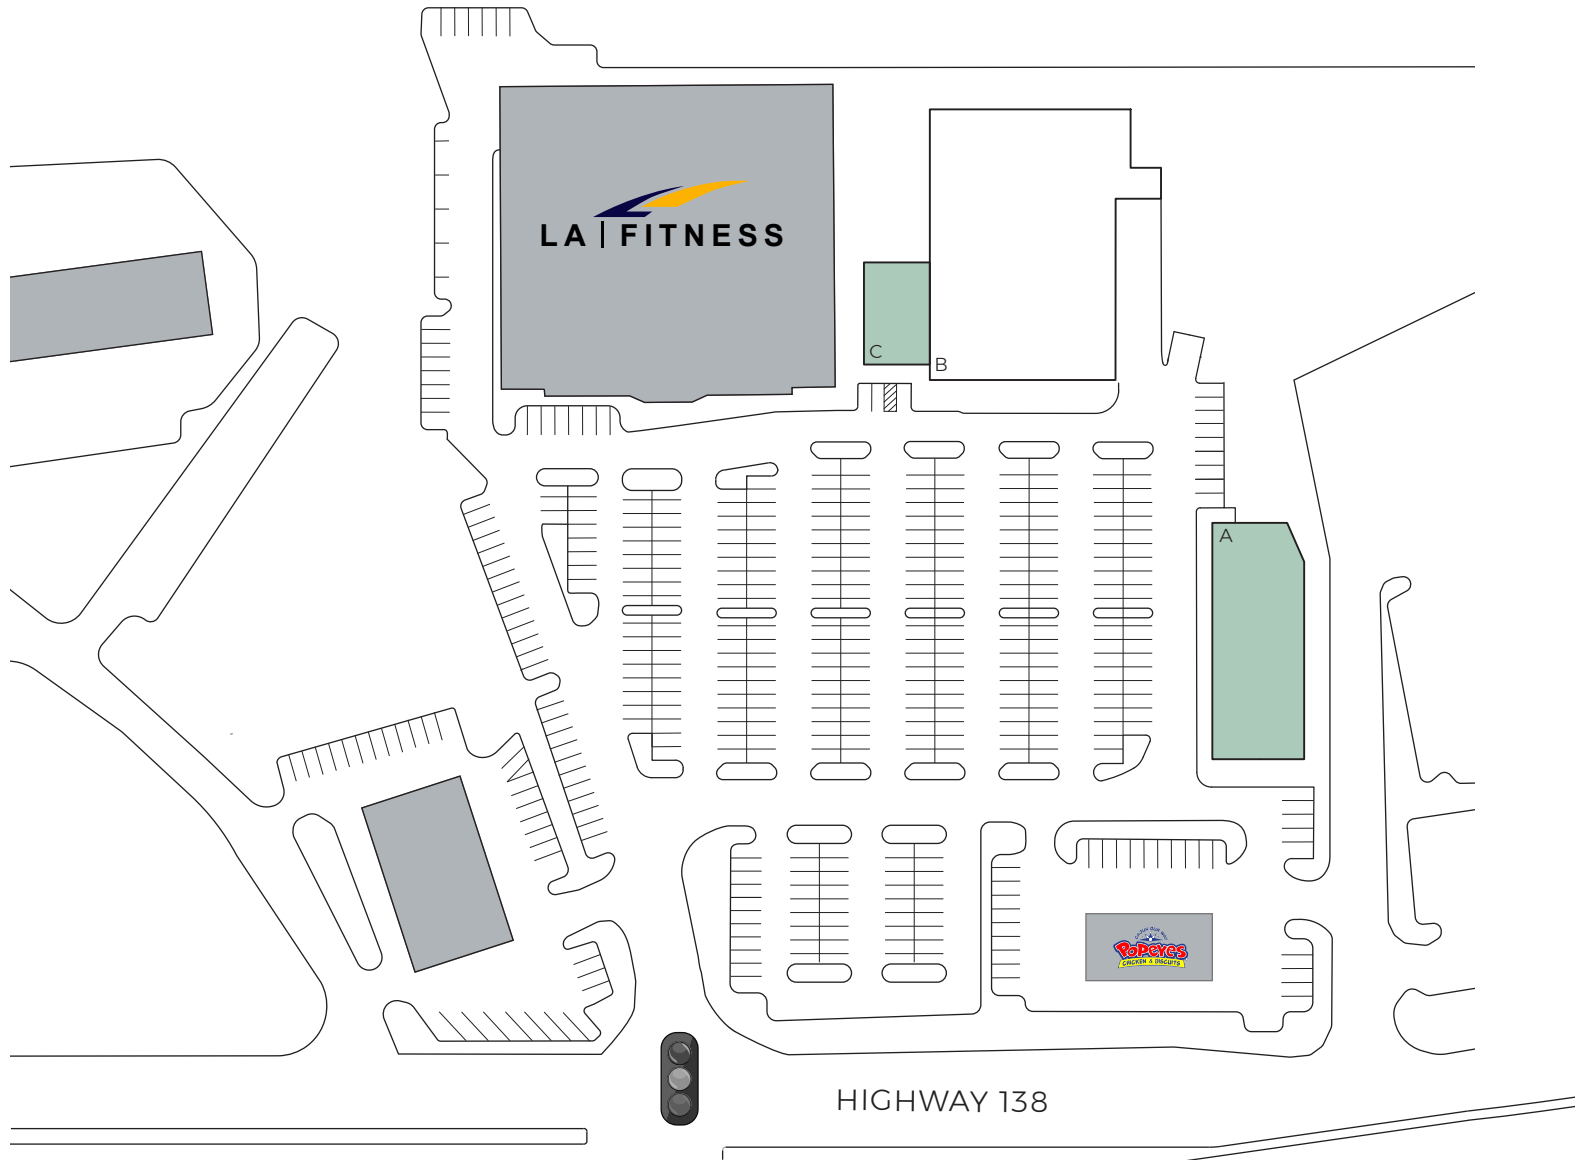

CONYERS POINTE

1648 HIGHWAY 138, CONYERS, ROCKDALE COUNTY, GA 30013

SUITE	TENANT	SF
A	Shops 1	9,000
B	Grocer	23,256
C	Shops 2	2,975
TOTAL		32,231

- LEASED
- AVAILABLE
- COMING AVAILABLE
- NOT OWNED

Columbia Properties, Inc. makes no warranty or representation as to the accuracy of the information contained herein which has been obtained from sources deemed reliable.