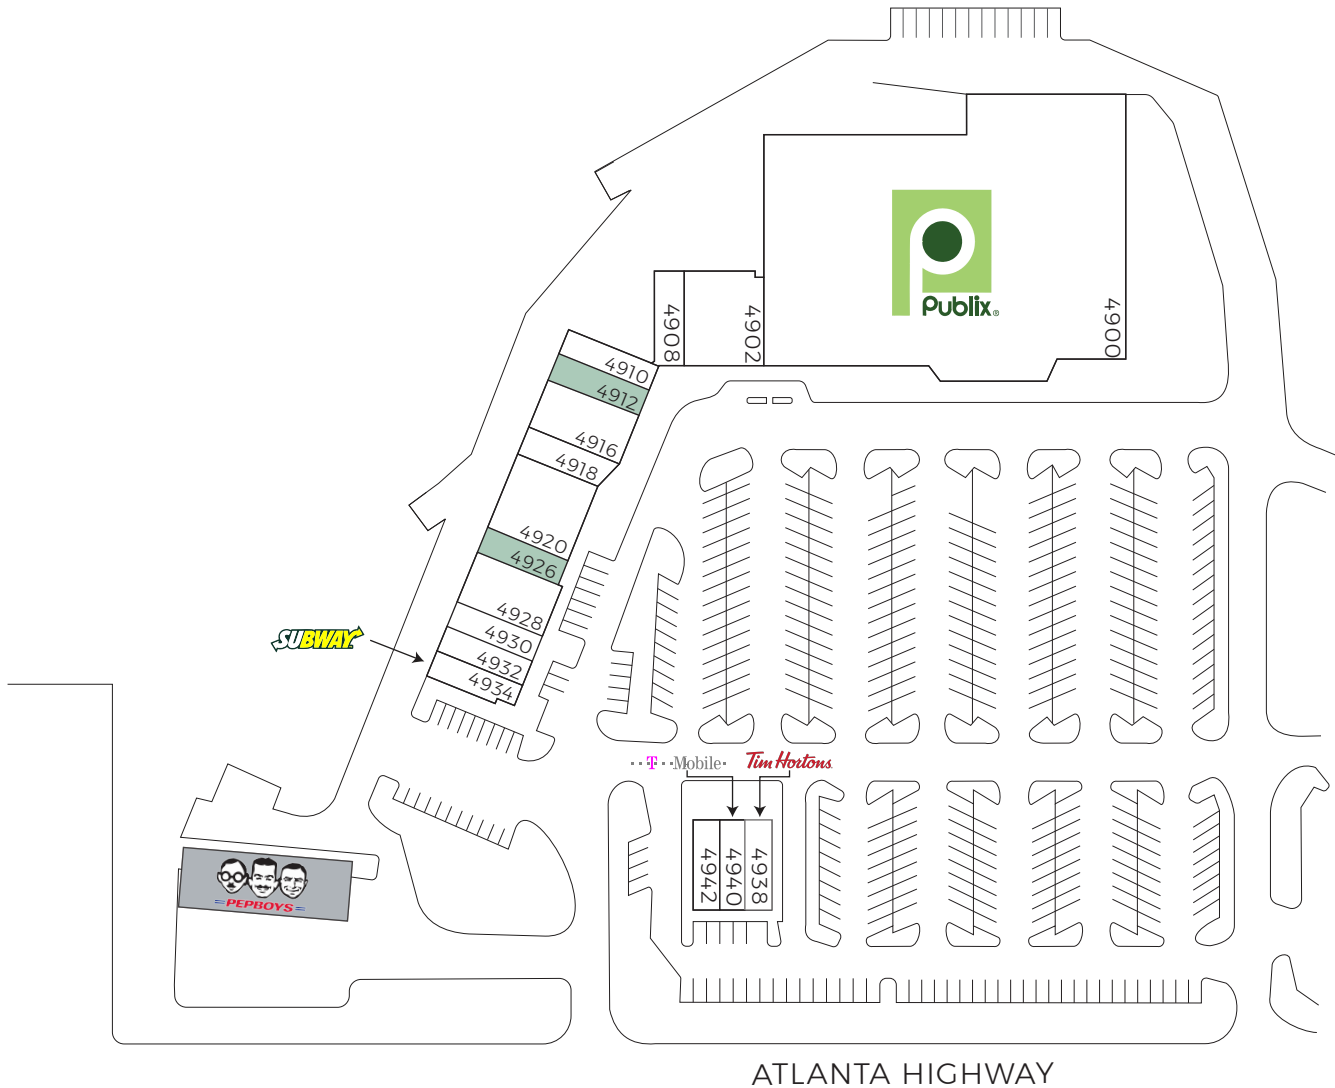

MIDWAY SHOPPING CENTER

4900-4942 ATLANTA HIGHWAY, ALPHARETTA, FORSYTH COUNTY, GA 30004

SUITE	TENANT	SF
4900	Publix	51,420
4902	El Porton	4,175
4908	Midway Package	1,400
4910	I Love NY Pizza	1,400
4912	AVAILABLE	1,400
4916	Karate Atlanta	2,800
4918	Pak Mail	1,300
4920	Collage Hair Design	3,600
4926	AVAILABLE	1,200
4928	Midway Family Dentistry	2,600
4930	Andy's Nails	1,300
4932	Hibachiman	1,300
4934	Subway	1,300
4938	Tim Hortons	1,400
4940	T-Mobile	1,200
4942	Pro Cleaners	1,400
TOTAL		79,195